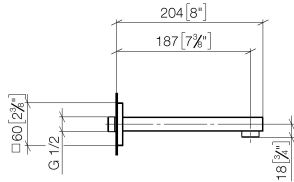

SYMETRICS Wall-mounted basin spout without pop-up waste - Platinum

13 800 980

- 185mm projection
- fixed spout
- circular, air-enriched flow
- hole diameter 37 mm
- rosette 60 x 60 mm
- 1/2" connection
- plug-link mounting
- max. flow 7 l/min
- lead-free
- WRAS 1904065

For Touchfree control please order eSet Touchfree
WITH or WITHOUT temperature adjustment

Recommended miscellaneous

Concealed wall elbow -

35 085 970 90

- max. recess depth 163 mm
- min. recess depth 90 mm

SYMETRICS Wall-mounted basin spout without pop-up waste - Platinum

13 800 980

mm [inches]

Flow rate chart

Certificates

LGA_18592.

WRAS_1904065.

SYMETRICS Wall-mounted basin spout without pop-up waste - Platinum

13 800 980

Spare parts list

No.	Item Number	Name	Quantity used	Delivery time
1	09 14 10 053 90	seal	1	2
2	09 24 04 135 90	nipple	1	2
3	09 14 10 008 90	seal	2	2
4	90 11 68 004 00-08	spout	1	40
5	90 23 01 029 02-08	aerator	1	40